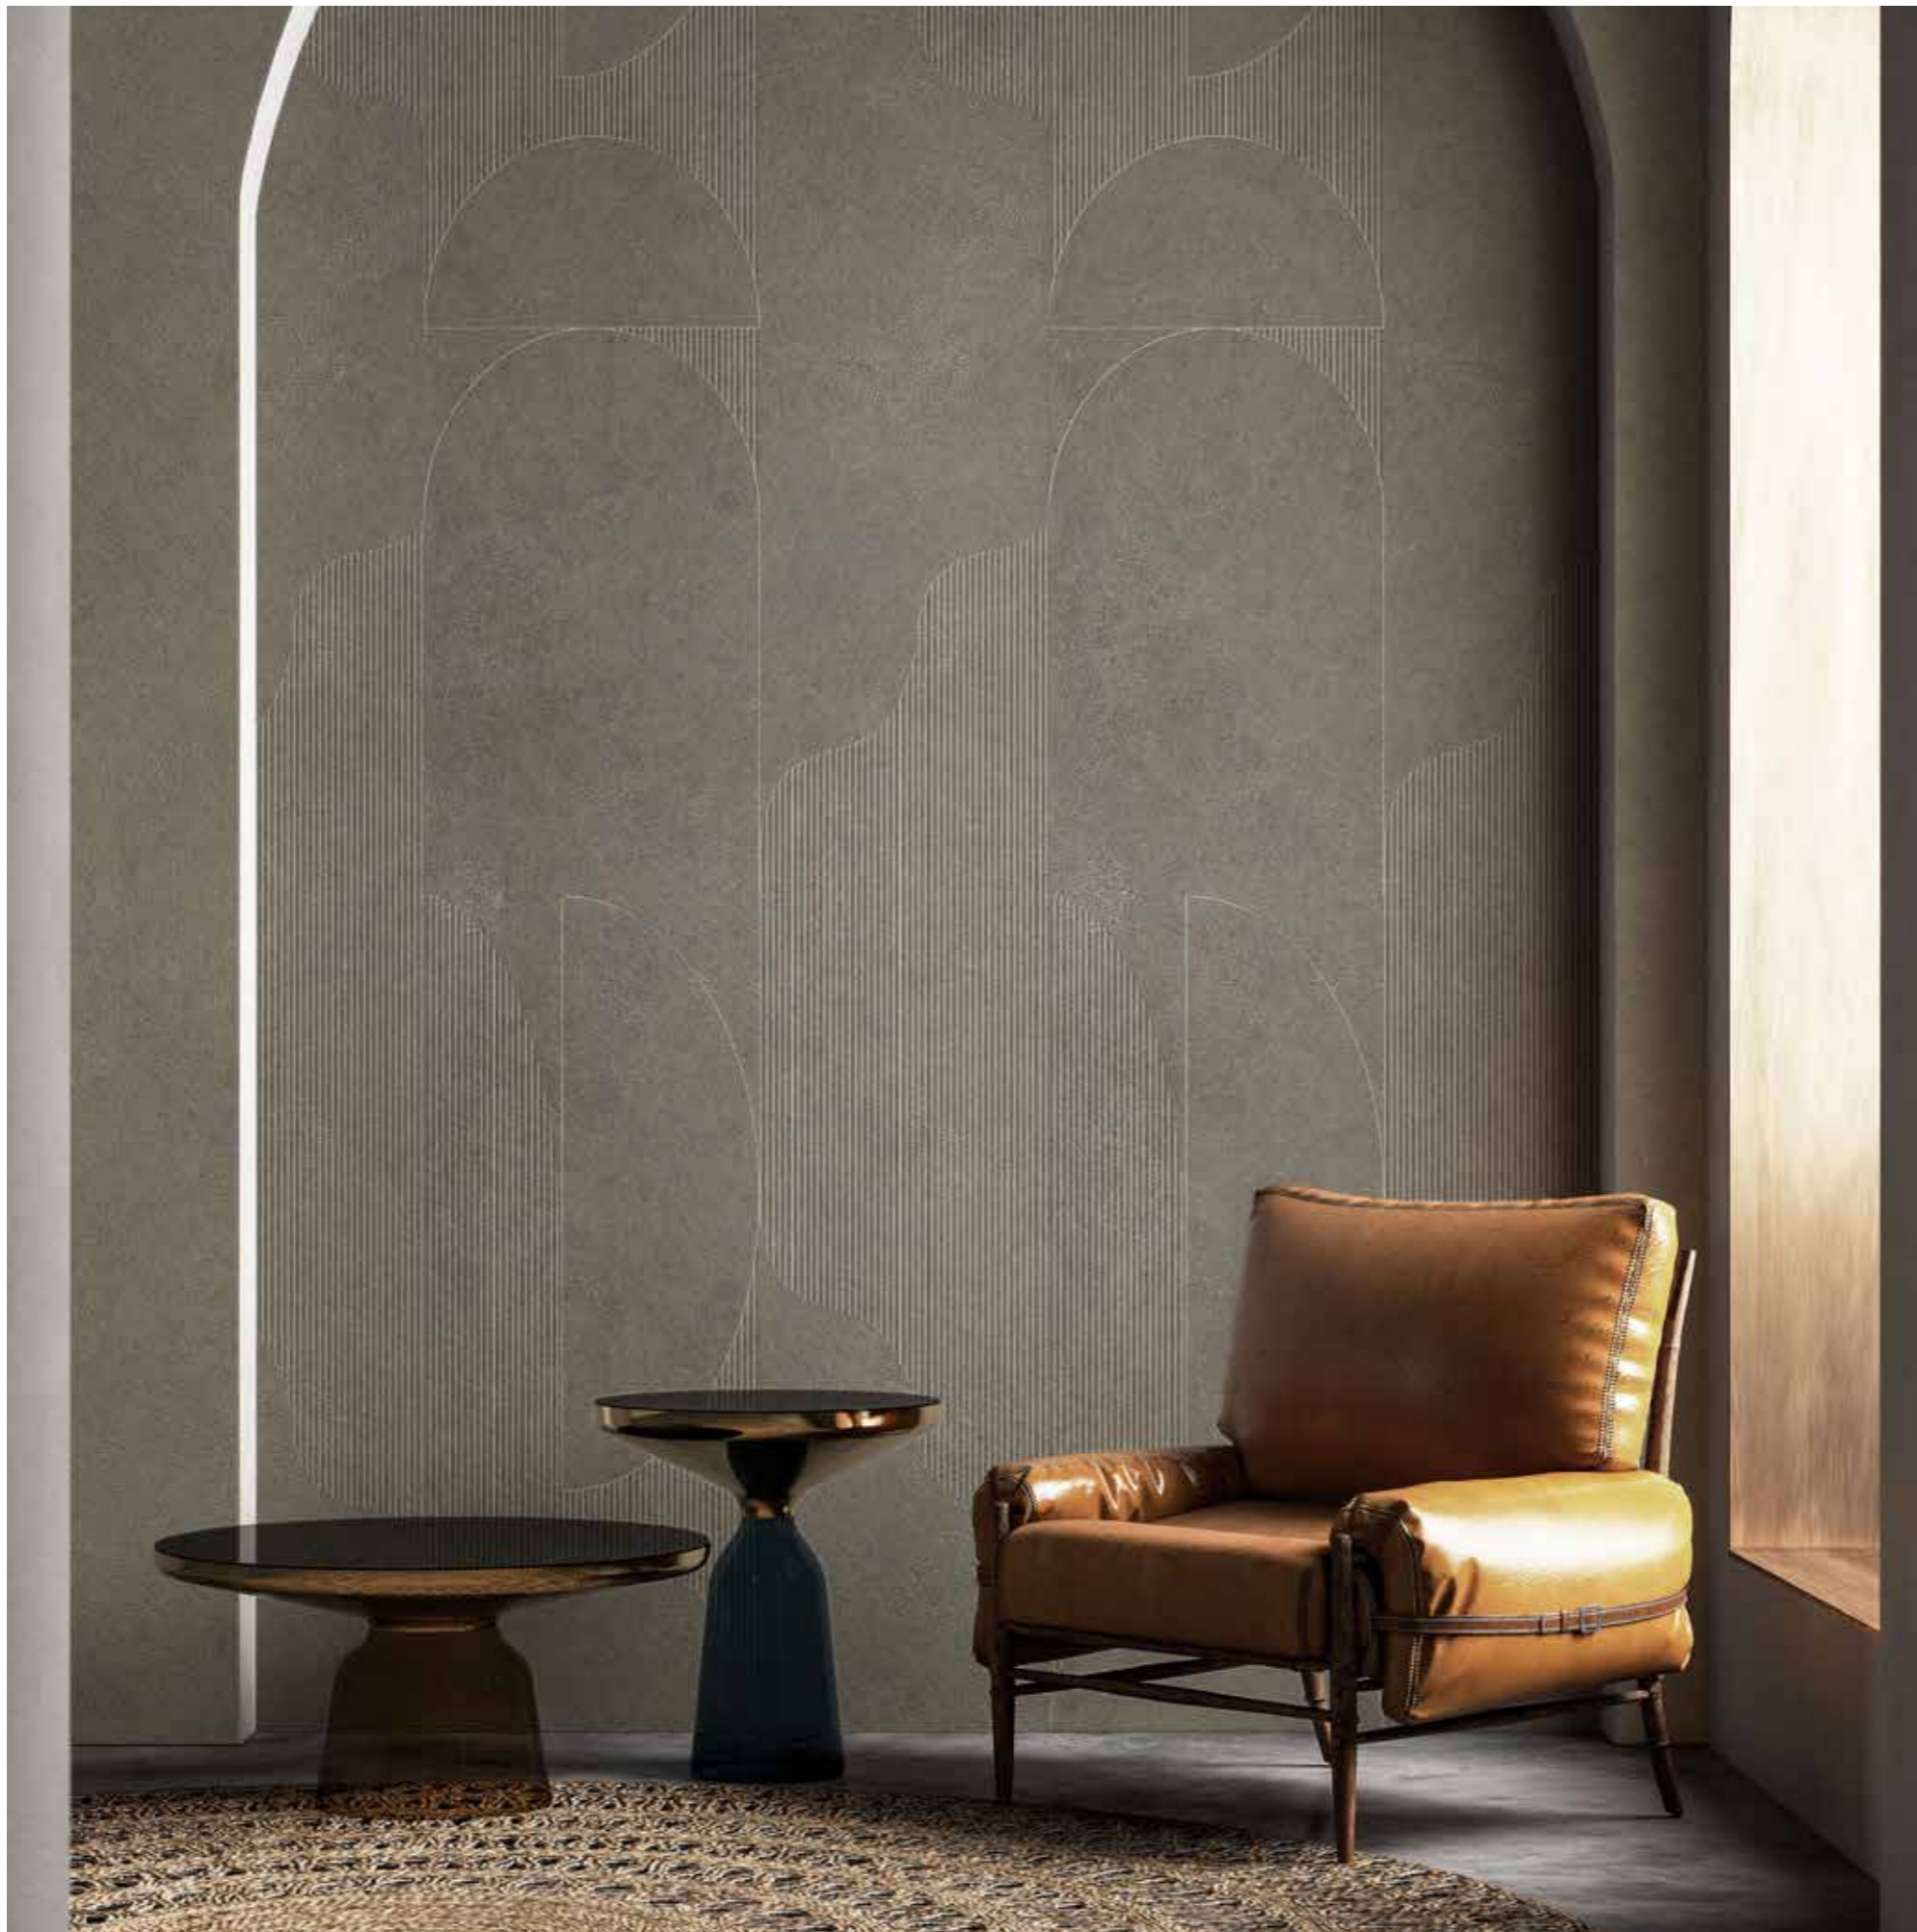

R156

Atacama Fields A

Peetah texture,
2800 x 1230 x 4 mm

R157

Atacama Fields B

Peetah texture,
2800 x 1230 x 4 mm