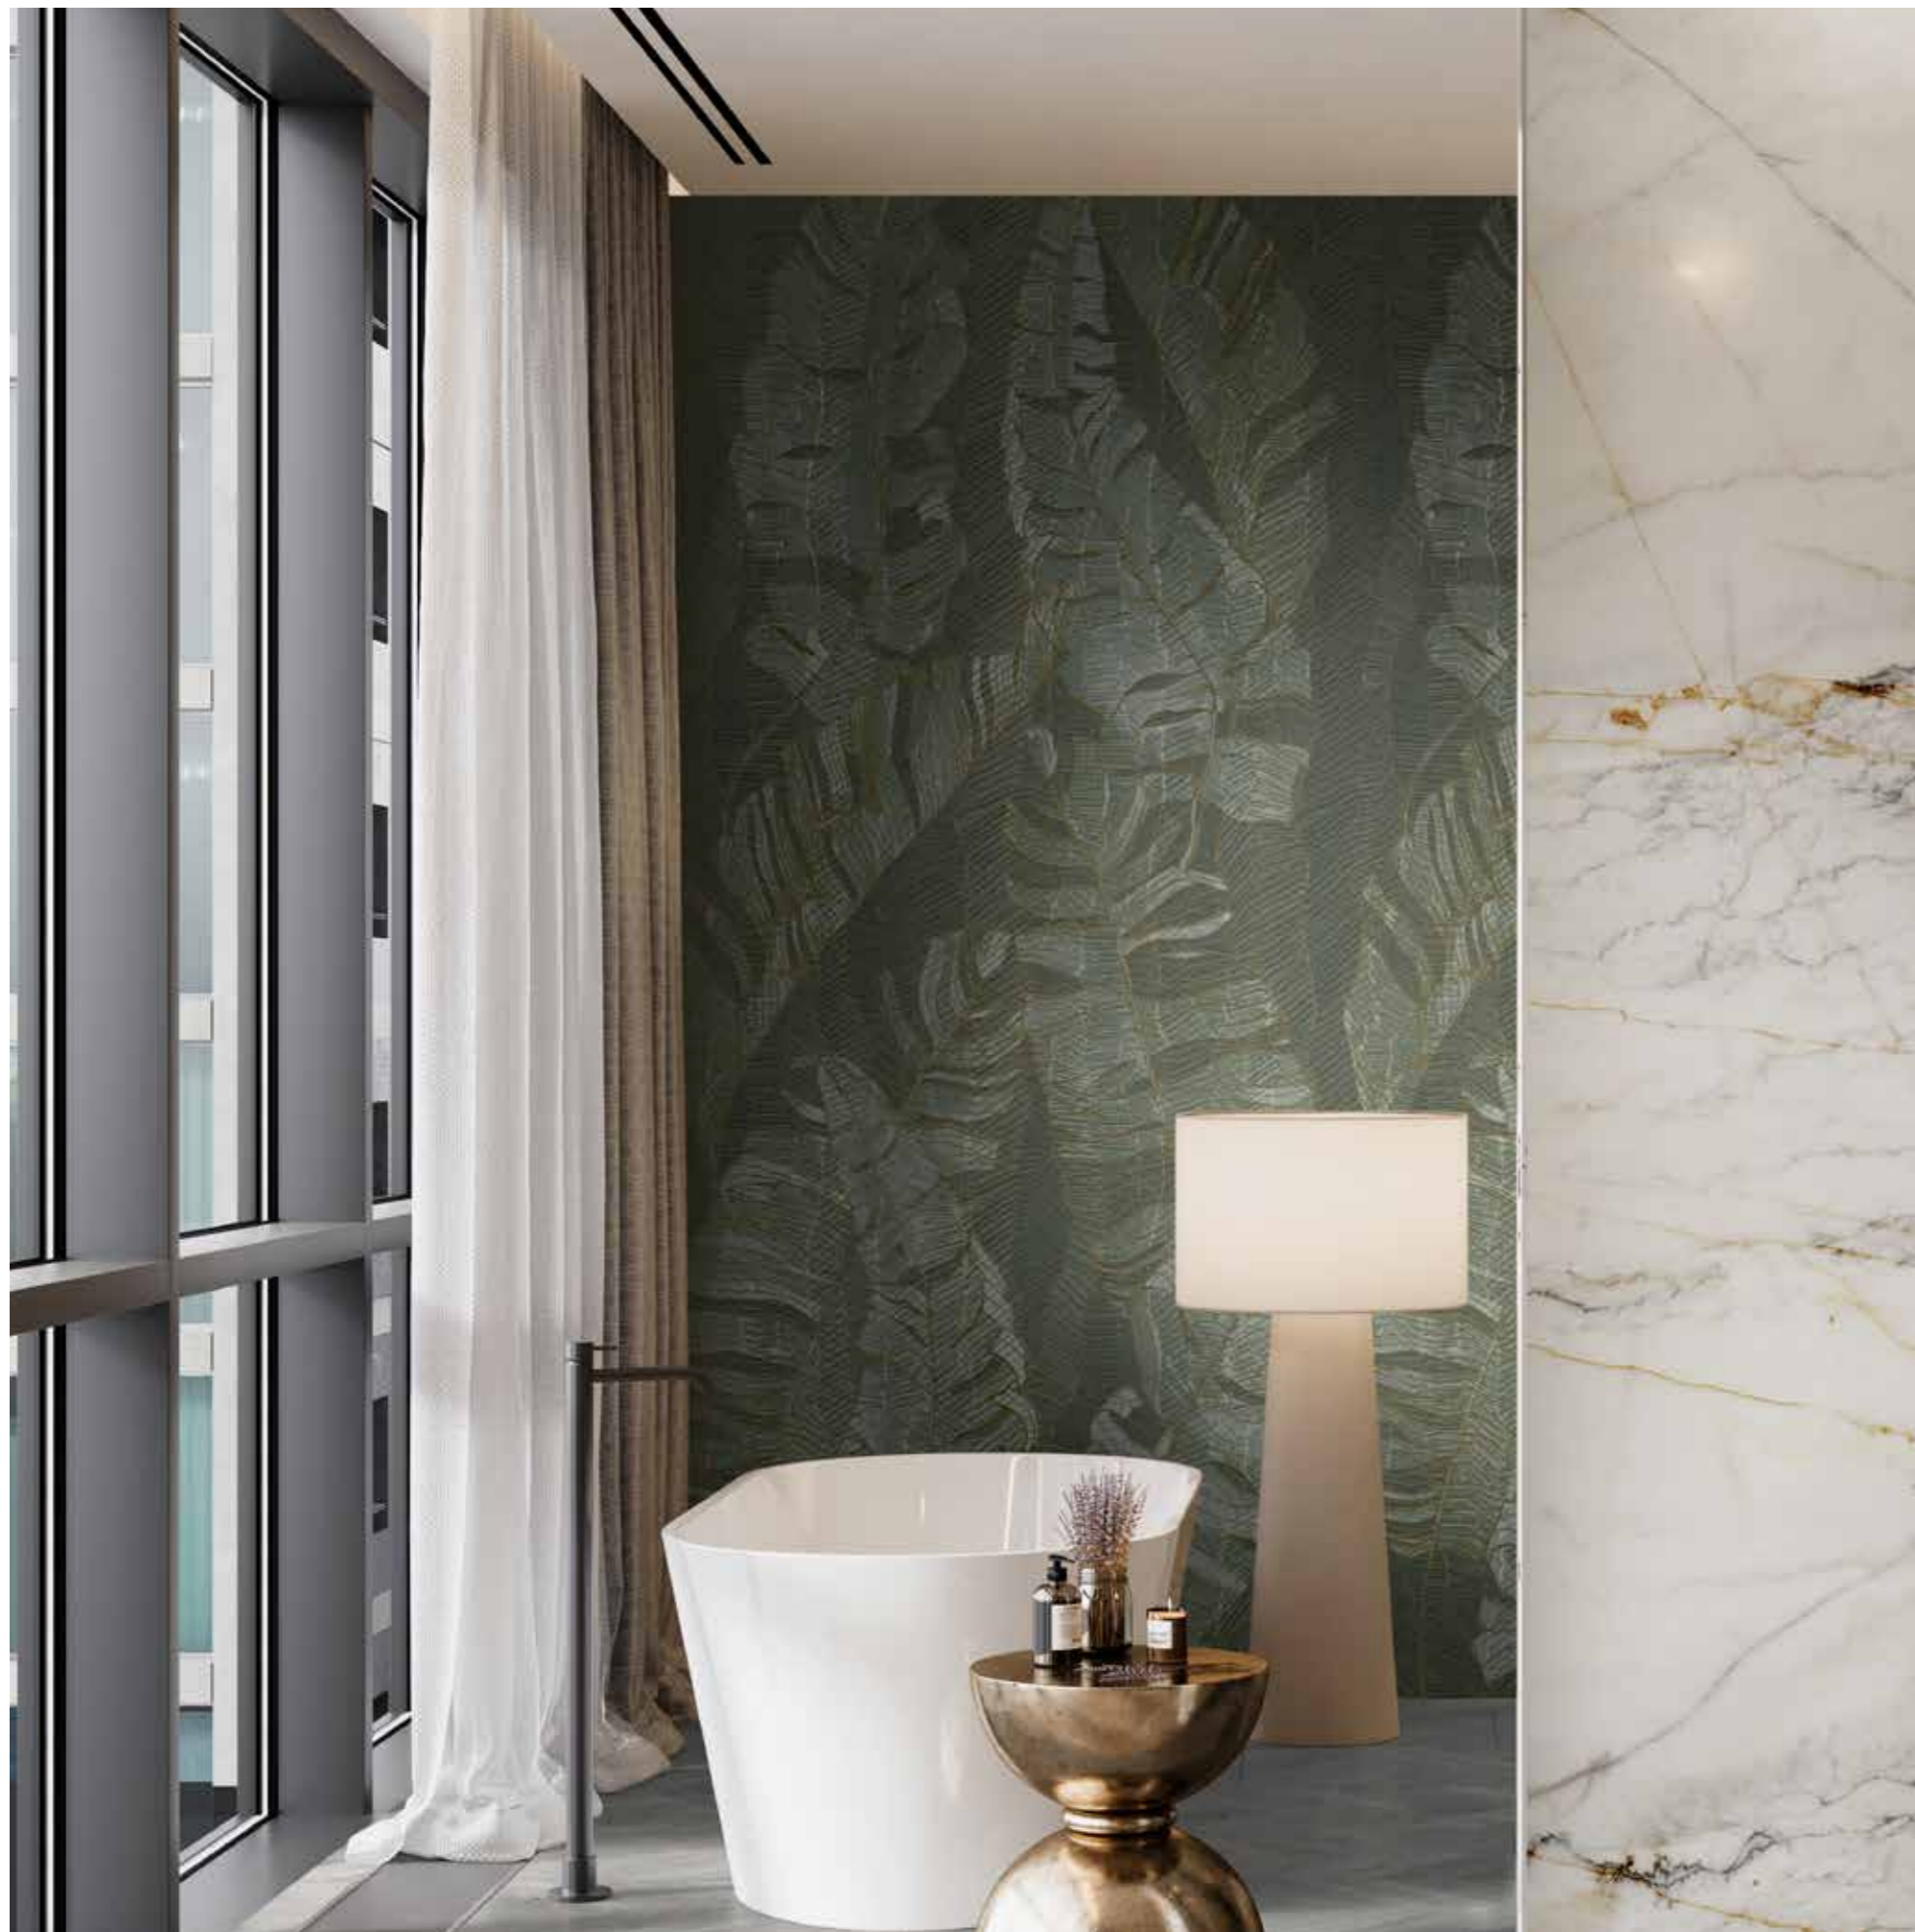

Peetah texture,
2800 x 1230 x 4 mm

R161

Golden Cane A

Peetah texture,
2800 x 1230 x 4 mm

R162

Golden Cane B

Peetah texture,
2800 x 1230 x 4 mm

R163