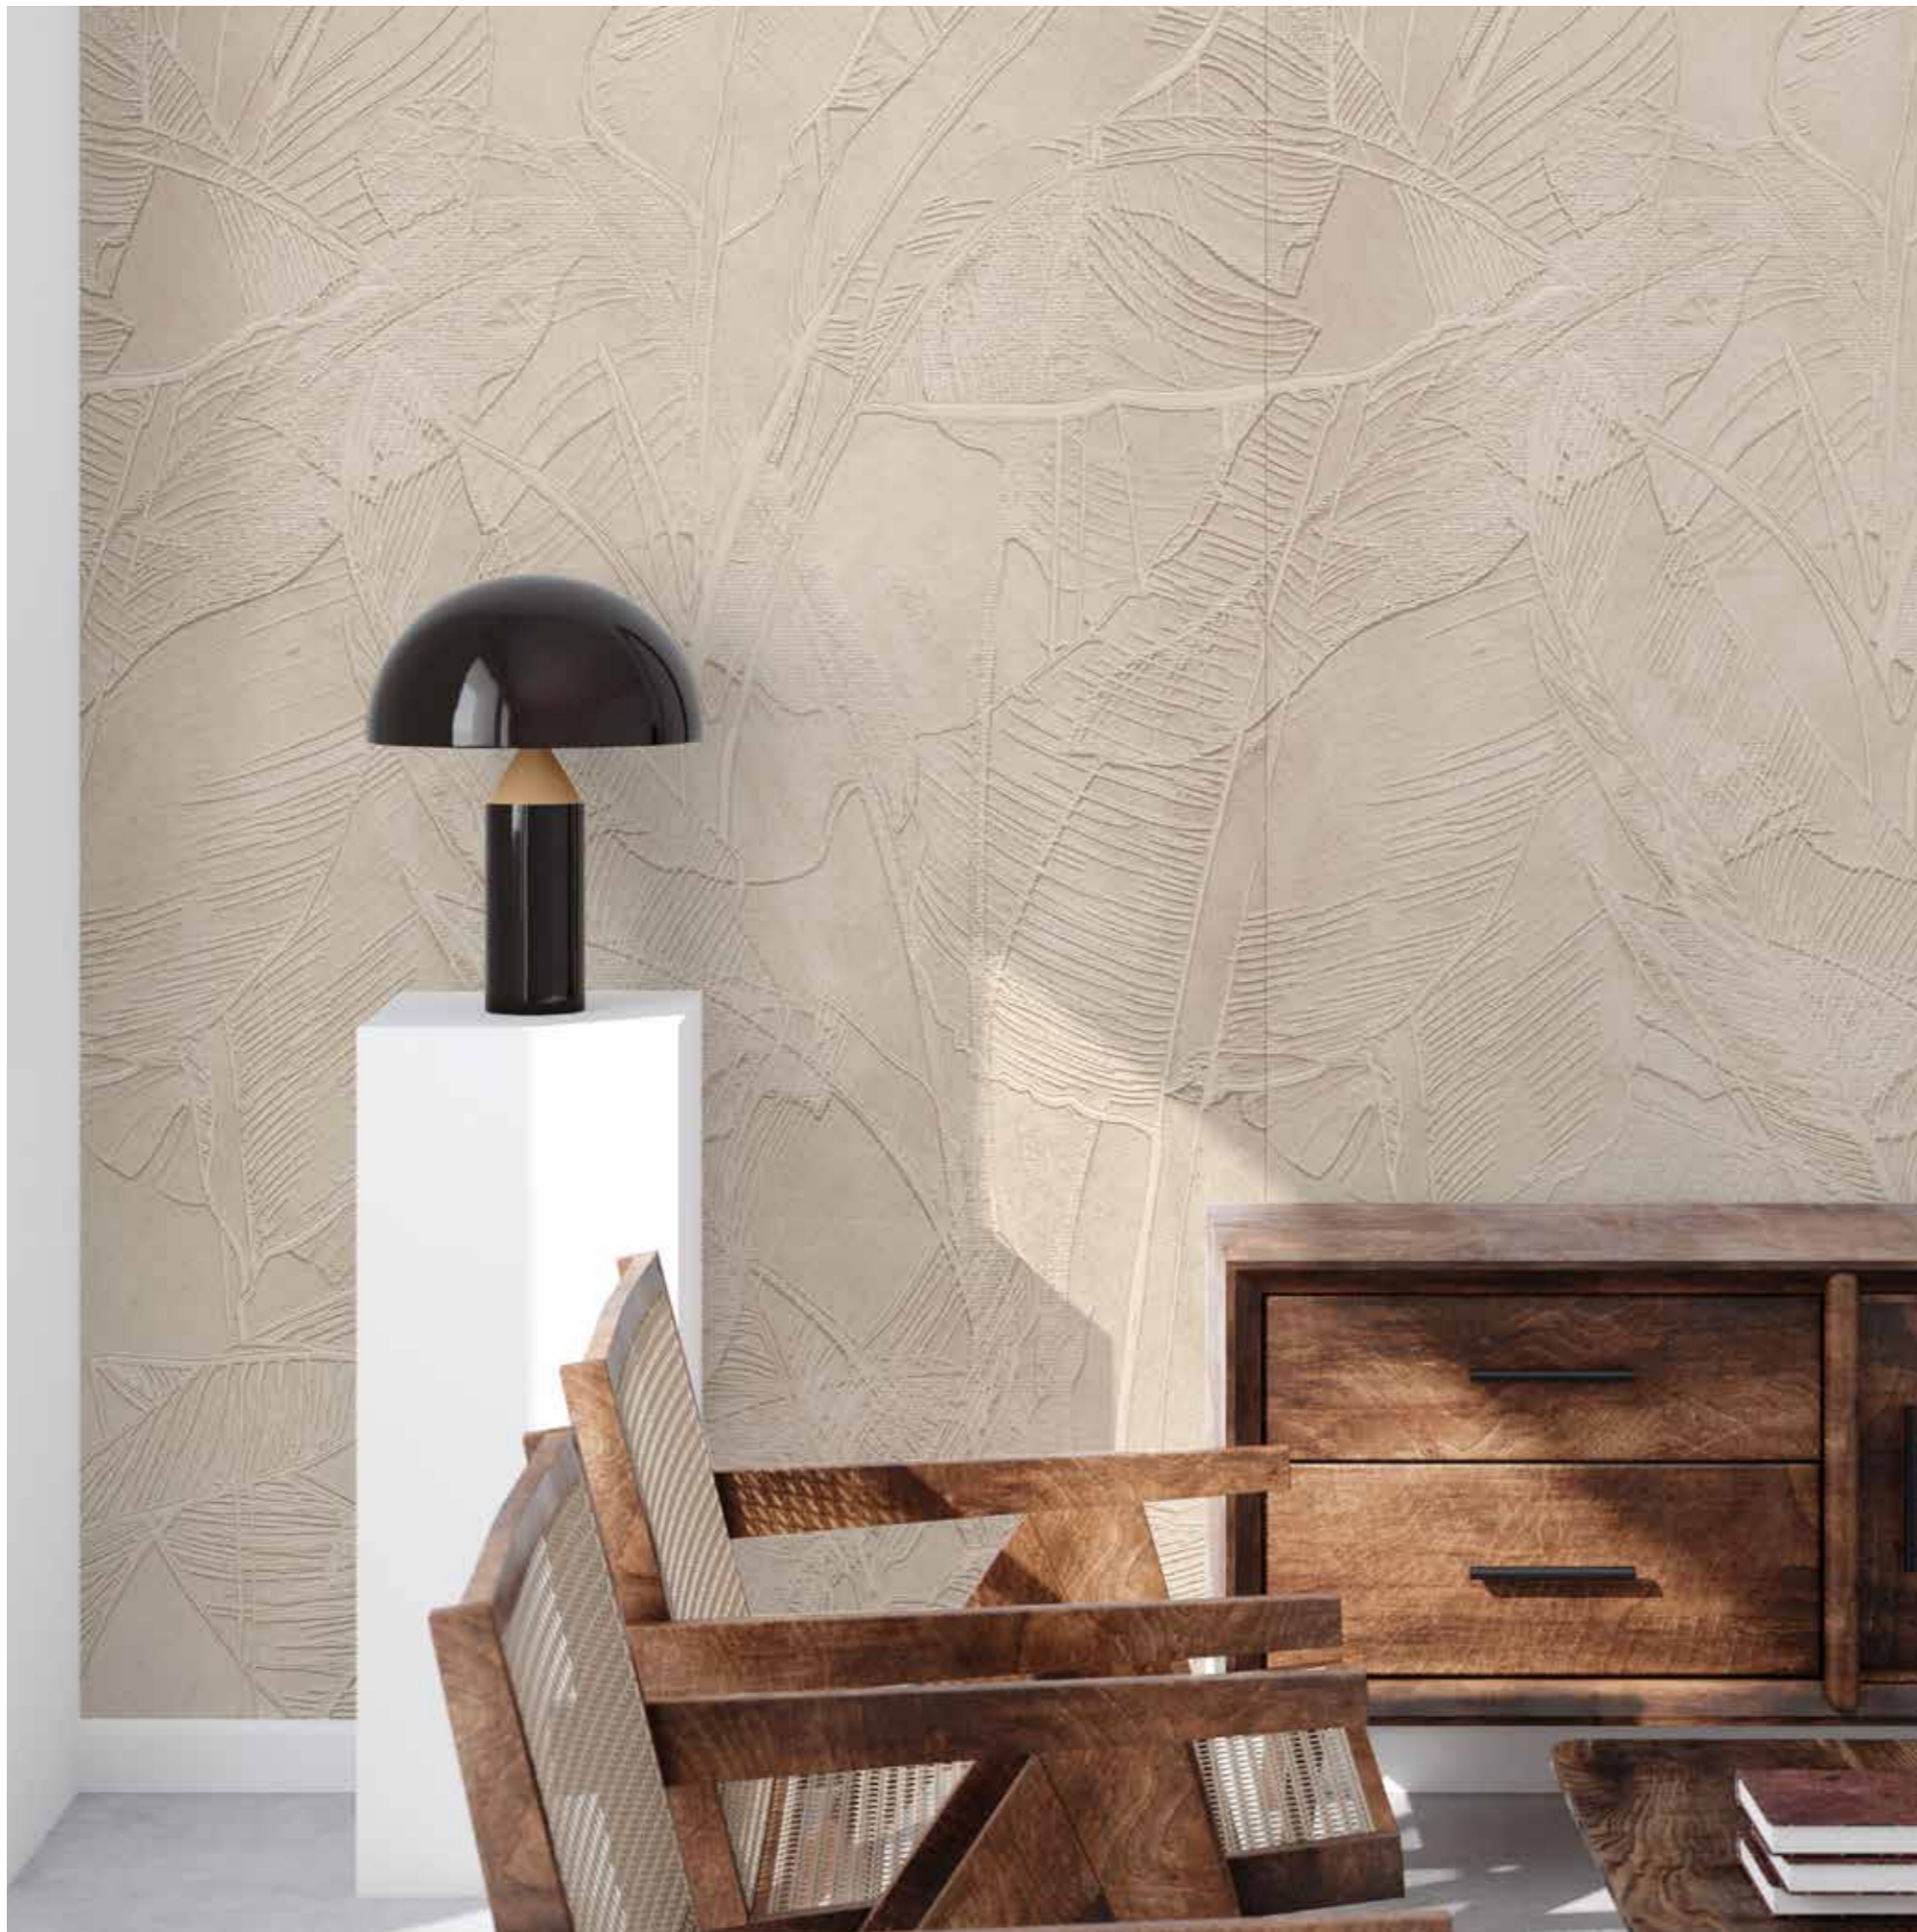

Copper Lamiera

Peetah texture,
2800 x 1230 x 4 mm

3 faces per design

Collection

ORGANIC

2800 x 1230 x 4 mm

R160

Skali